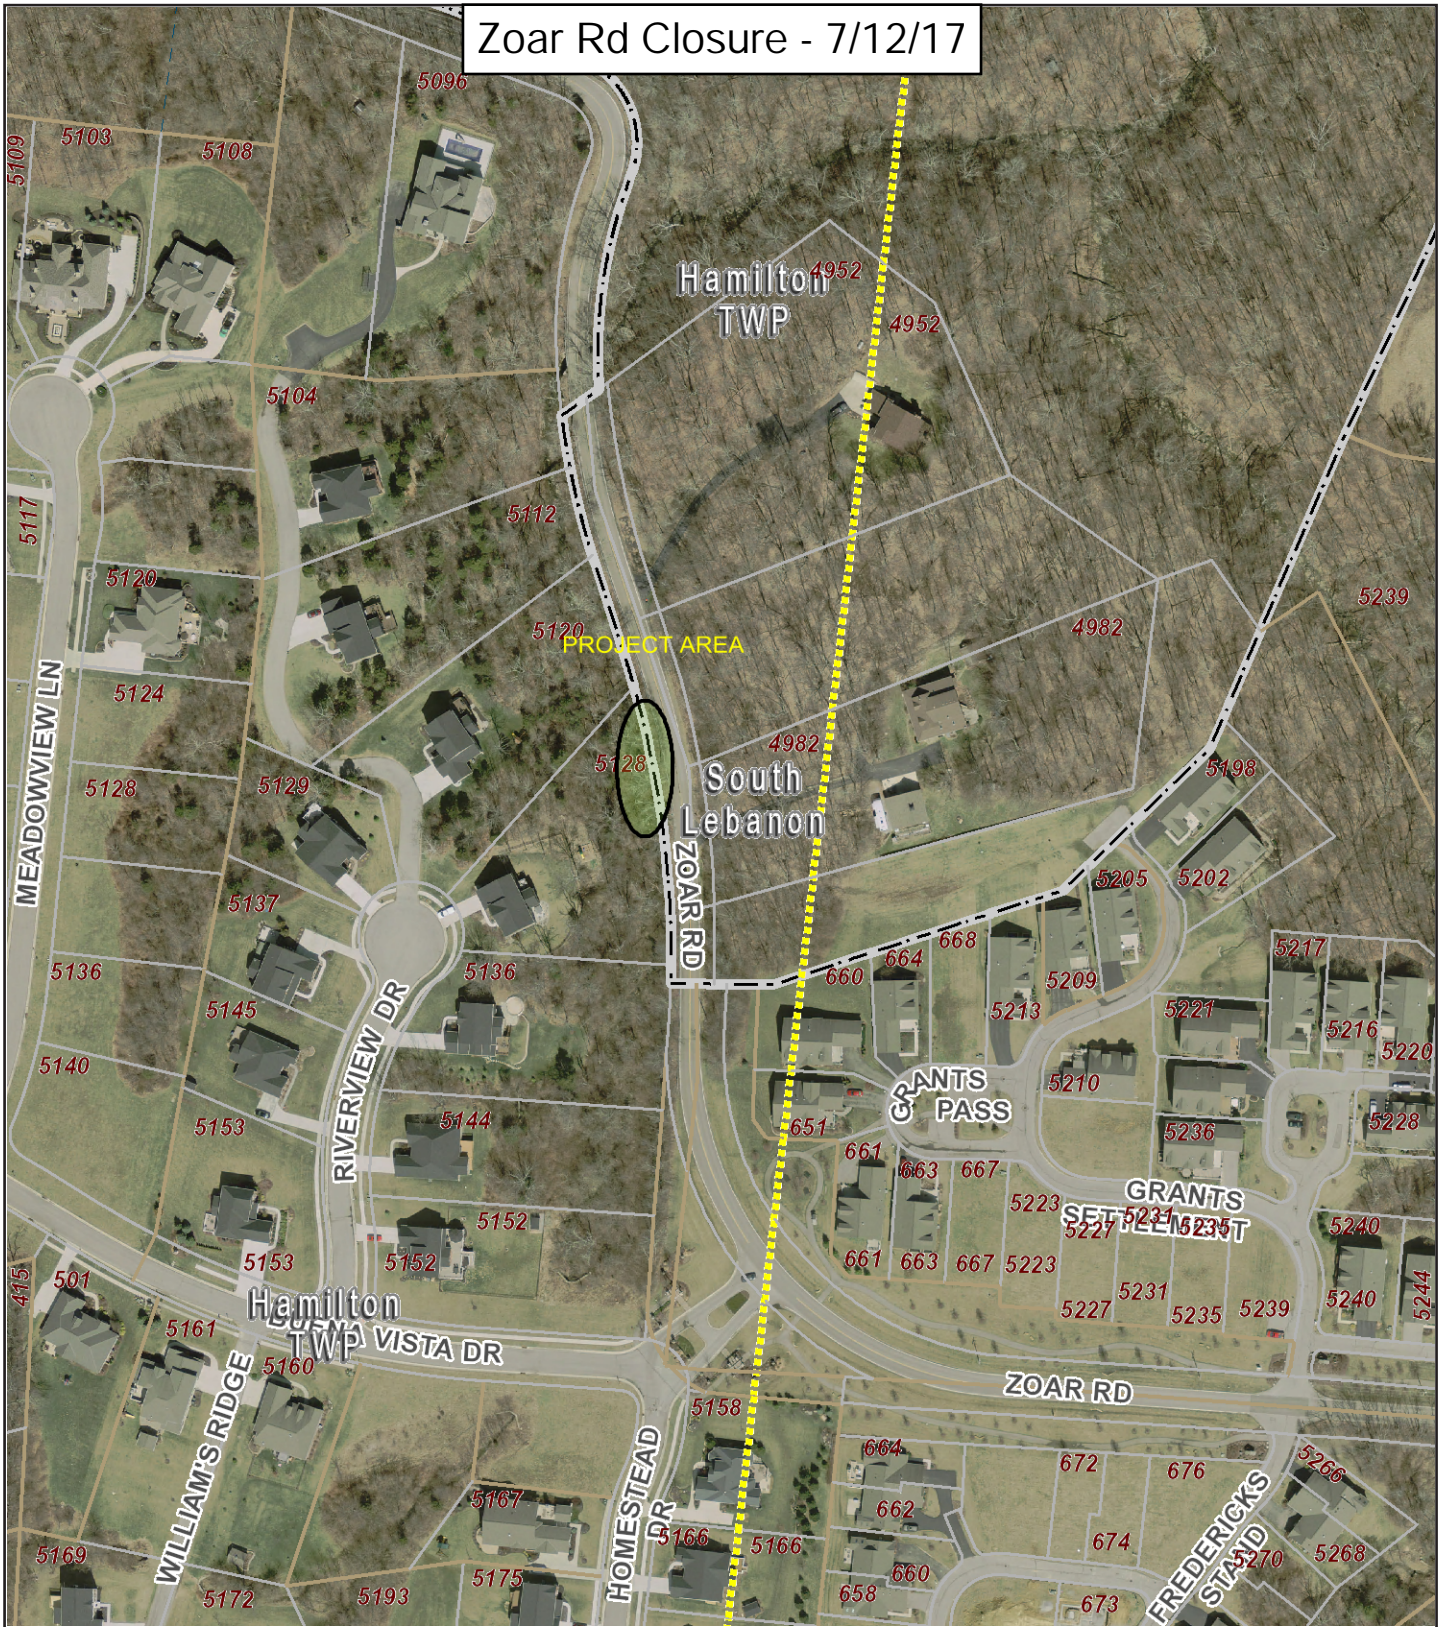

Zoar Rd Closure - 7/12/17

Warren County Legend

- | | | | | |
|-------------|---------------------|-------------------|----------------------|-------------------|
| Interstate | County Boundary | Overpass Line | School Line | Township & Range |
| US Route | Auditors Tract Line | Parcel Line | Section Line | Tract Line |
| State Route | Civil Township Line | ROW Unknown Width | Subdivision Limit | VMS Line |
| Local Road | Corporate Line | Road ROW | Subdivision Lot Line | Vacated Road Line |

This is a product of the Warren County GIS Department. The data depicted here has been developed with extensive cooperation from other county departments as other federal state and local government agencies. Warren County expressly disclaims responsibility for damages or liability that may arise from the use of this map. Any resale of this information is prohibited, except in accordance with a licensing agreement. Copyright 2009 Warren County GIS. Generated: 7/10/2017 3:52:23 PM