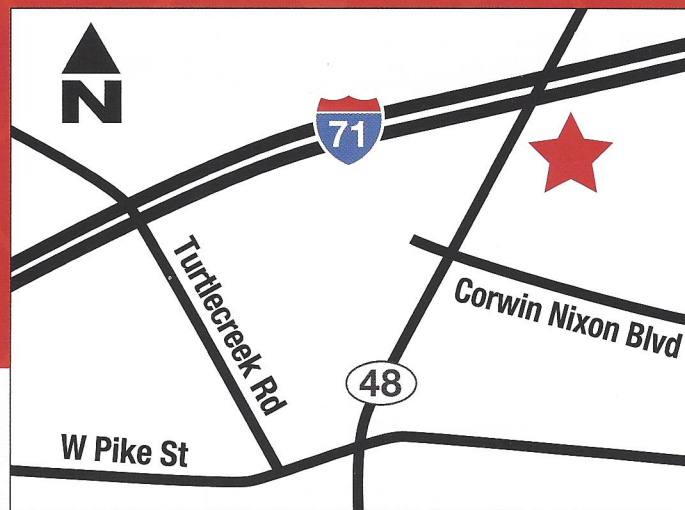

WE HAVE ARRIVED.

NOW OPEN

M-F 7:00AM-7:00PM, SA 7:00AM-6:00PM, SU 8:00AM-5:00PM

680 CORWIN-NIXON BLVD, SOUTH LEBANON, OH
1-513-494-0012 | DriveAFirestone.com